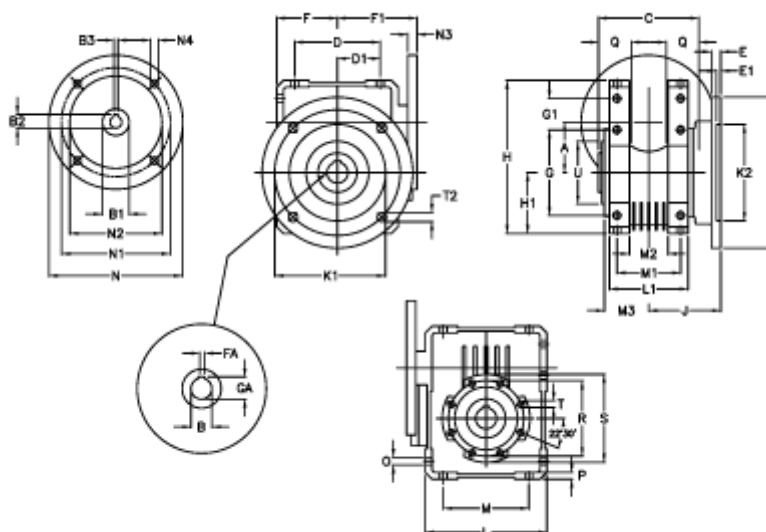

Article number: 392206303053636

Description: Worm Gear with Torque Limiter  
W63 L2-UFC-30-P90B14

## Measures

A = 62.17	E = 11	H = 182.5	M = 102	N4 = 8,5	U = 75
B = 25	E1 = 5	H1 = 72.5	M1 = 76	O = 9.0	
B1 E7 = 24	F = 73	J = 86.0	M2 = 46	P = 8	
B2 = 27.3	F1 = 102	K = 180	M3 = 53.0	Q = 35	
B3 H9 = 8	FA = 8	K1 = 150	N = 140	R = 90	
C = 120	G = 102	K2 = 115	N1 = 115	S = 105	
D = 102.0	G1 = 37.5	L = 145	N2 = 95	T = M8x14	
D1 = 51.0	GA = 28.3	L1 = 94	N3 = 11.0	T2 = 11.0	